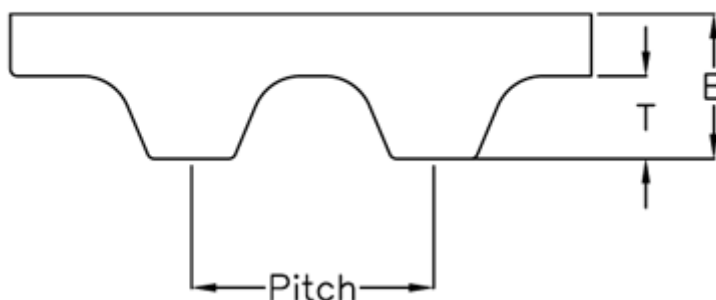

Article number: 602776231503

Description: Gates Timing Belt Synchropower PU 16 T10 1500

Measures

Height B mm	= 4.5
Height T mm	= 2.5
Length	= 1500
Number of teeth	= 150
Pitch	= 10
Type	= PU 16 T10 1500
Width	= 16